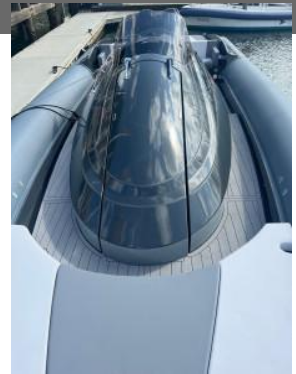

2022 Panamera PY100

\$549,000

Specifications

**Boat Details**

Price	\$549,000	Boat Brand	Panamera PY100
Model	PANAMERA PY 100	Length	12.50
Year	2022	Category	Inflatable Boats
Hull Style	Single	Hull Type	Inflatable
Power Type	Power	Stock Number	JPPY100
Condition	Used	State	New South Wales
Suburb	SYDNEY	Engine Make	Mercury

## Description

ACT FAST! This 41-foot 2022 Panamera PY100 is the perfect Summer-ready day boat. One meticulous owner since new, highly motivated to sell - you won't find a better value Italian built rib here in AUS.

Boasting a large 3.5m beam, she's stable, fast, reliable and can accommodate up to 18 guests for the day (2 overnight). It's a family-friendly boat suitable for cruising, tendering, water-sports and just about anything you can throw at her.