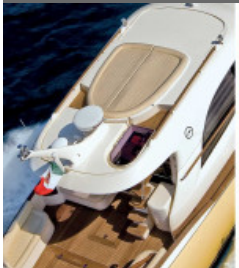

Mochi Craft Dolphin 54'

POA

Specifications

Boat Details

Price	POA	Boat Brand	Mochi Craft
Model	Dolphin 54â€™™	Length	16.46
Year	2015	Category	Motor & Power Boats
Hull Style	Single	Hull Type	GRP
Power Type	Power	Stock Number	0
Condition	New	State	International
Suburb	International	Engine Make	MAN R6 - 800 CR

Description

The Dolphin 54' is offered in a warm yellow colour in sun top or flybridge version for those looking for more direct, harmonious contact with nature. Intelligent reorganisation of its layout means the Dolphin 54' (16 metres) offers all the light and comfort of a much larger yacht. Its exterior is characterised by the supple lines typical of the Dolphin, the interior by use of solid teak throughout, including all the furnishings. Natural tones prevail in the lounge, with its sensibly and functionally arranged spaces filled with the aromas of wood and leather. On the port side is a large, extendable teak table, and a C-shaped leather couch. The starboard side, on the other hand, houses the galley, with the kitchenette leading directly to the cockpit. The sleeping area on the lower deck houses a large master cabin in the bow, illuminated by the natural light which streams in through the large windows, as well as two guest cabins - one twin, one with L-shaped beds. The pleasant and practical nature of wood accompanies the owner throughout the boat, starting from the welcoming teak cockpit floor with two comfortable couches at the sides, right up to the bow and its spacious sun pads.